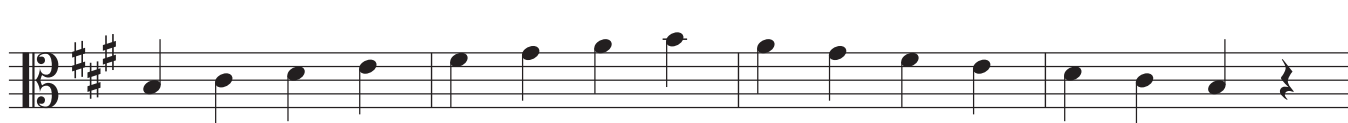

## Gilbert Town Fiddlers Middle School Audition Scales & Arpeggios

-- MUST BE MEMORIZED --

C & D must be played 2 octave (or more). G & A can be played 1 octave (or more).

C Major key signature: no sharps, no flats

C Major arpeggio notes: C, E, G

D Major key signature: 2 sharps -- F#, C#

D Major arpeggio notes: D, F#, A

G Major key signature: 1 sharp -- F#

G Major arpeggio notes: G, B, D

A Major key signature: 3 sharps -- F#, C#, G#