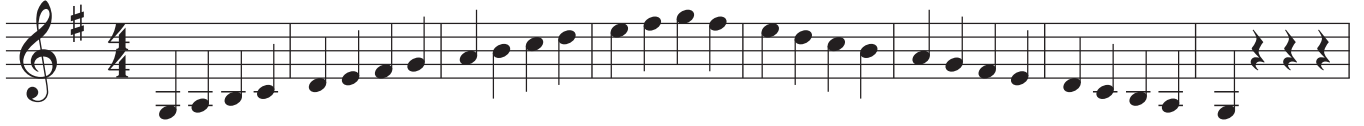

## Gilbert Town Fiddlers Middle School Audition Scales & Arpeggios -- MUST BE MEMORIZED --

**G & A must be played 2 octave (or more). C & D can be played 1 octave (or more).**

G Major key signature: 1 sharp -- F#